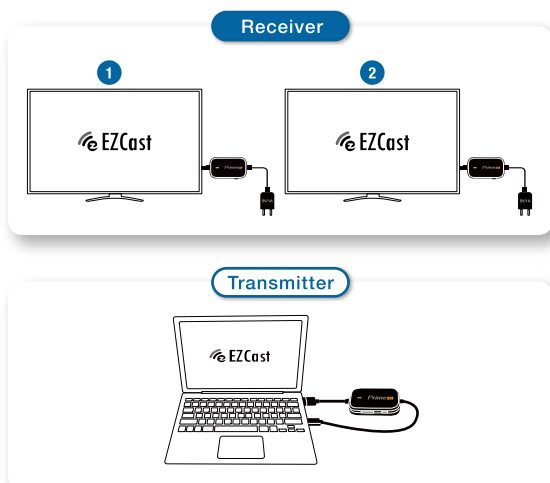

Plug and play

Simply plug in and you are all ready. Enjoy immediate connection without any other setup.

Portrait Mode

Transform effortlessly to portrait mode with our wireless HDMI, expanding your viewing options with ease.

Simple setup

No app installation and Wi-Fi network needed. Fast and straightforward.

Mirror or Extend Mode

Mirror contents to a TV or extend works to another screen. Multitask wirelessly like a pro.

Impressive Compatibility

Optimize Efficiency to watch the spreadsheet, commercial or presentation from a popular devices.

Connection

Specifications

Products	Receiver	Transmitter
Model	EZCast Pocket Prime Receiver R-1x2	EZCast Pocket Prime Transmitter H-1
Network	WIFI 5GHz	
Interface	HDMI	
Max Resolution	1920x 1080p	
Function	Screen Mirror, Extend	
Support OS	Android, Windows, macOS, ChromeOS	
Power	DC 5V1A	